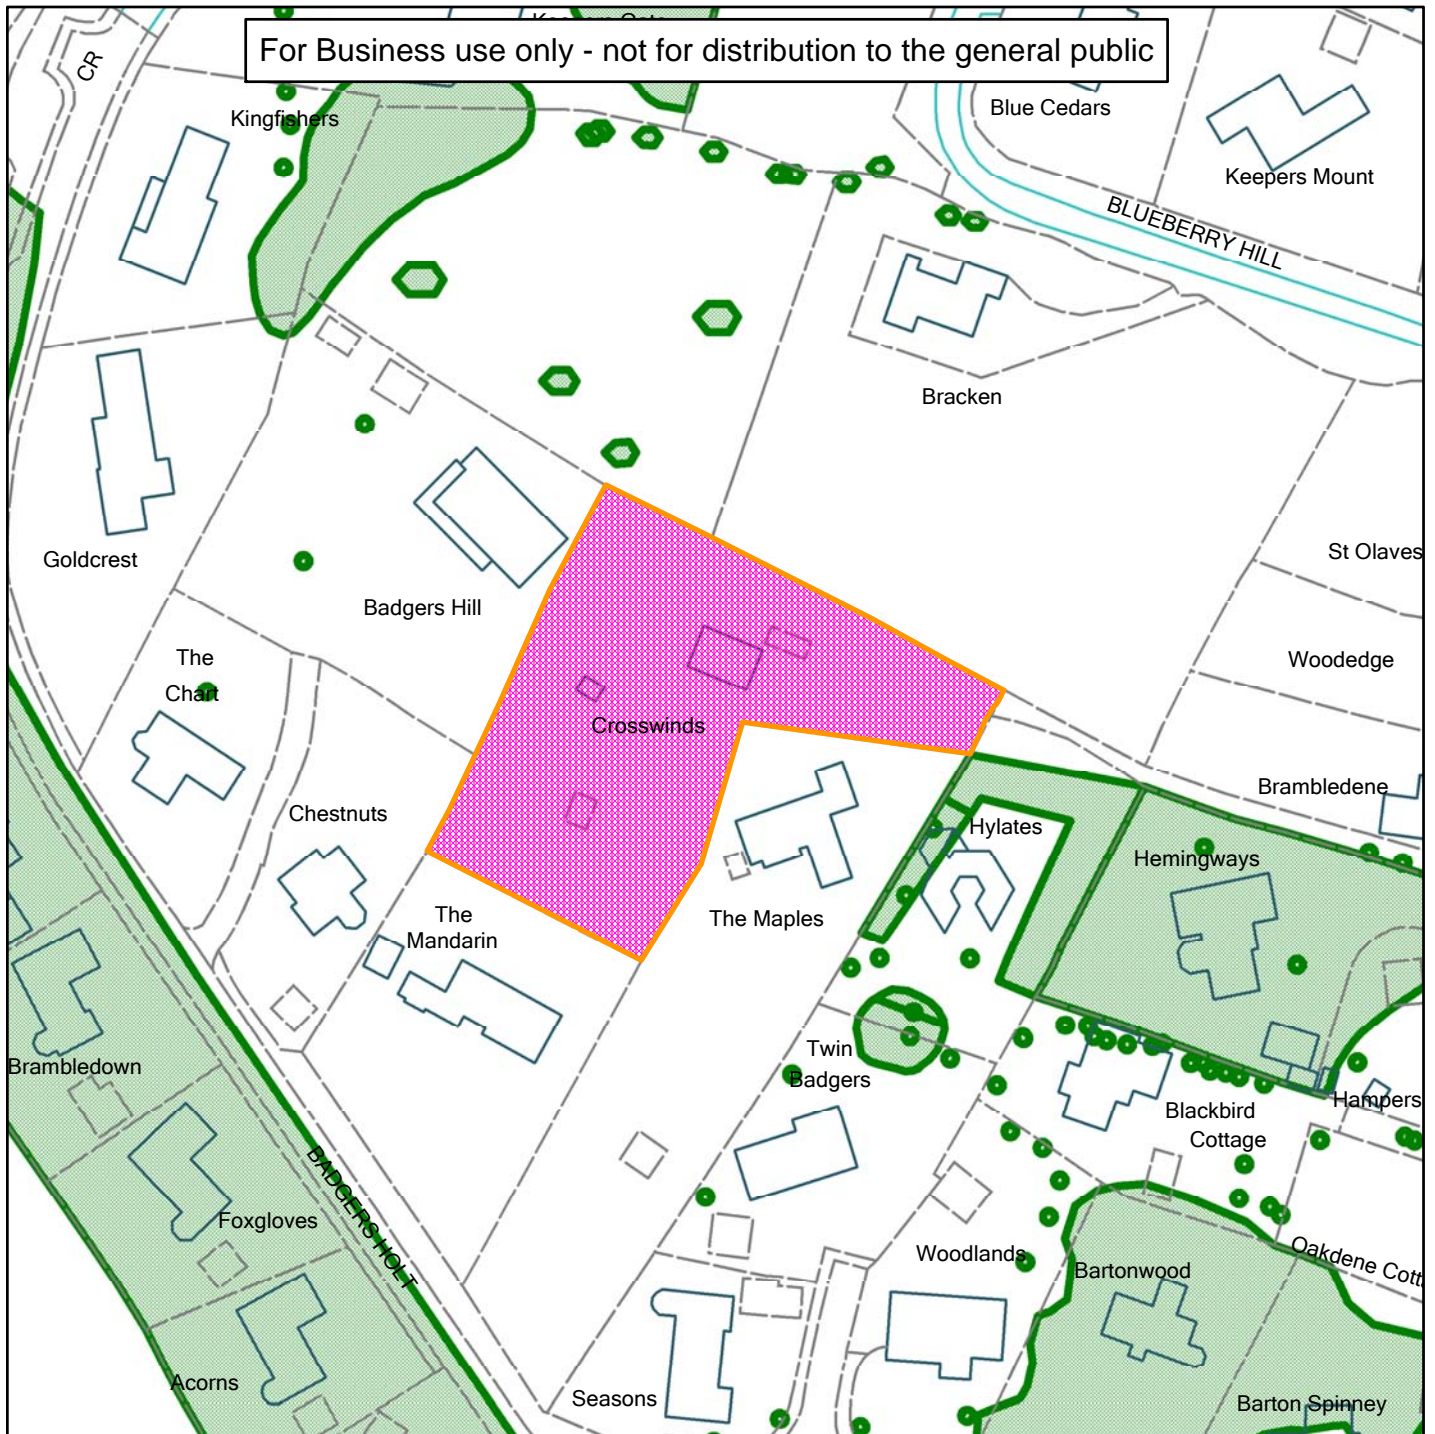

Crosswinds

For Business use only - not for distribution to the general public

Scale: 1:1,250

Reproduced from the Ordnance Survey map with permission of the Controller of Her Majesty's Stationery Office © Crown Copyright 2012.

Unauthorised reproduction infringes Crown Copyright and may lead to prosecution or civil proceedings.

Organisation	Horsham District Council
Department	
Comments	
Date	05/01/2017
MSA Number	100023865